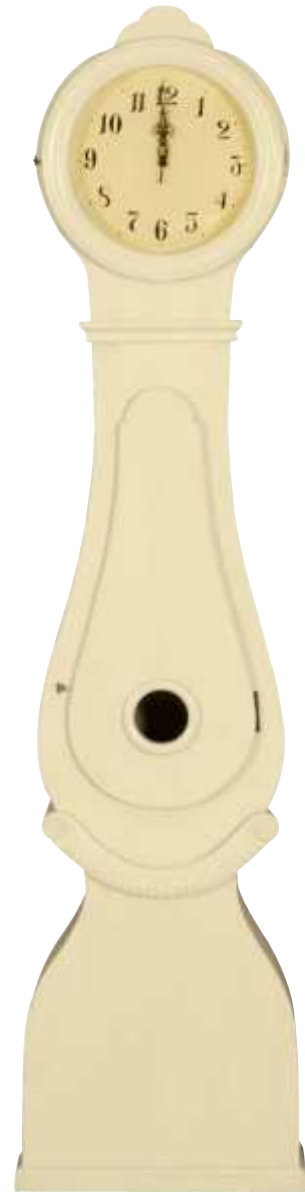

house of gifts

Gustavian

A wonderfully authentic and extensive collection, reproduced from genuine 18th century Scandinavian antique originals. Manufactured in Europe by time-served Craftsmen, using well proven construction techniques and incorporating a seven-stage process of hand finishing to replicate an attractive aged appearance. The Nordic Cream finish is achieved by special paint techniques to produce an elegant "dragged" look, which compliments the period and satisfies today's demand for designer finishes.

CC191
Gustavian Glazed Corner Cupboard - Cream
H:2170 W:890 D:420mm.

M190
Gustavian Mirror - Cream
H:1400 W:1080mm.
Also available in Grey M080

MI192
Gustavian Sideboard - Cream
H:870 W:1100 D:420mm.
Also available in Grey MI082

MI193
Gustavian Buffet - Cream
H:1020 W:1340 D:520mm.

OT190
Gustavian Round Extending Table - Cream
H:750 D:1200mm.
Also available in Grey OT080

Extended length: 1650mm.

FR190
Gustavian 5'x3' Table - Cream
H:770 L:1520 W:910mm.

SC191
Gustavian Anne Chair - Cream
H:1000 W:520 D:450mm.

SC190
Gustavian Chair - Cream
H:940 W:500 D:450mm.
Also available in Grey SC080

MI190
Gustavian Bench - Cream
H:1110 L:1640 D:600mm.

MI194
Gustavian Grandfather Clock - Cream
H:1920 W:470 D:200mm.
Also available in Grey MI084