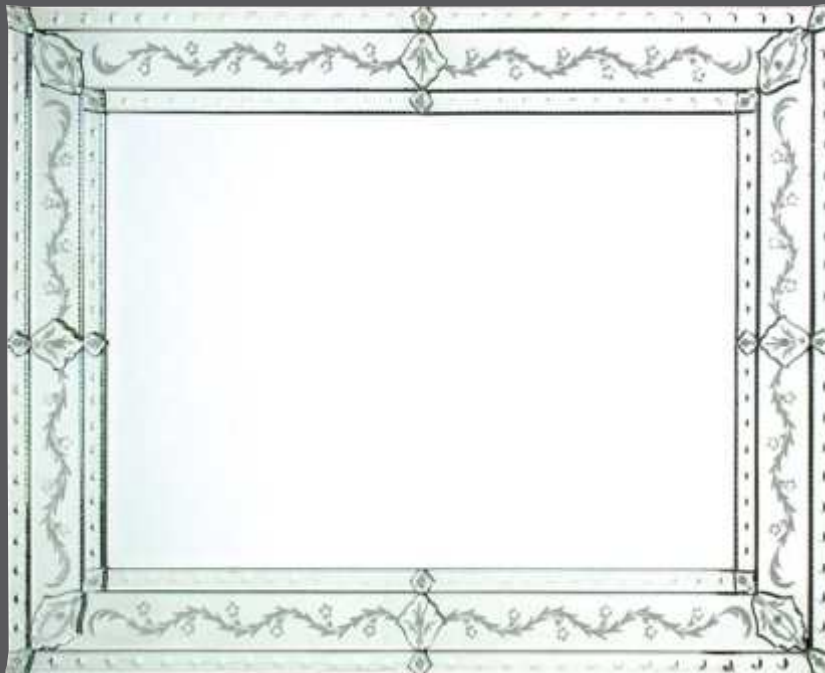

ACC005
Frascati Venetian Mirror
F:790 x 600mm.

INT1829
Large Rectangular Venetian Mirror
F:1230 x 930mm.