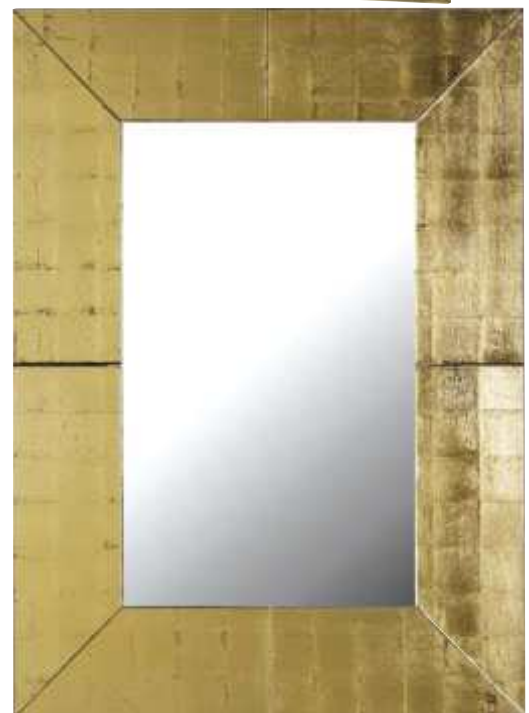

ACC024
Gold/Glass Small Plant Stand
H:660 W:260 D:260mm.

ACC021
Gold/Glass Tall Plant Stand
H:770 W:390 D:390mm.

ACC030
Gold/Glass Decor Mirror
F:1010 x 460 M:690 x 350mm.

ACC022
Gold/Glass Wall Pocket Medium
H:410 W:410 D:130mm.

ACC019
Vizdomini Glass Coffee Table
H:535 W:1065 D:580mm.

ACC018
Autonno Glass Console Table
H:855 W:1270 D:460mm.

ACC020
Gold/Glass Large Mirror
F:960 x 710mm.
M:650 x 400mm.

GUA003
Patterned Black Glass Mirror
F:1120 x 650 M:770 x 390mm.

GUA001
Patterned Black Glass Oval Mirror
F:700 x 440 M:370 x 250mm.

GUA019
Patterned Gold Glass Mirror
F:1080 x 810 M:640 x 430mm.

GUA002
Painted/Patterned Glass Mirror
F:1190 x 740 M:700 x 450mm.

GUA020
Gold Painted Glass Console Table
H:750 W:1010 D:350mm.