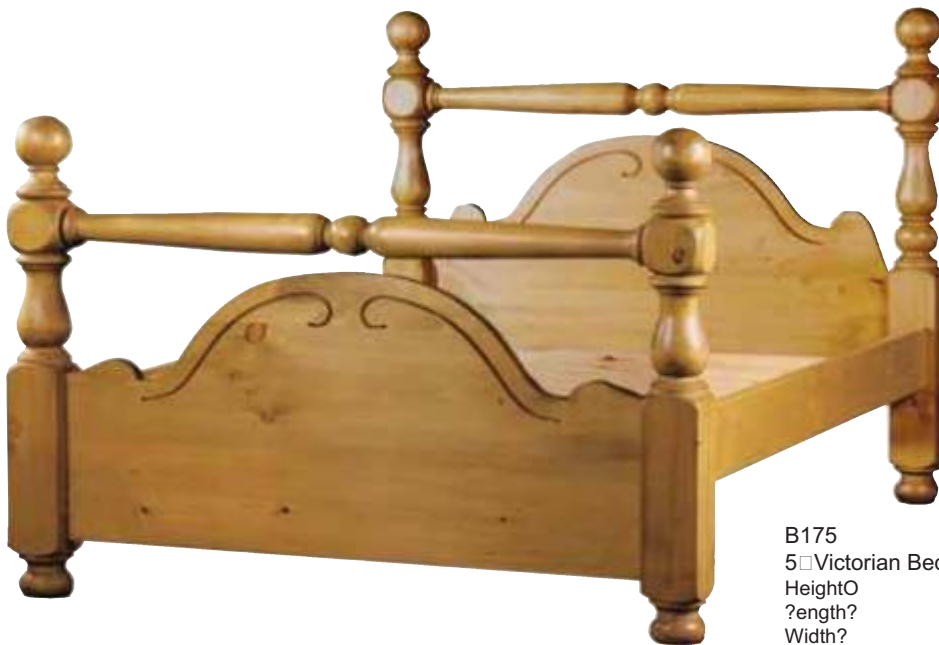

- B350H 3 Headboard onl
- B351H 4 Headboard onl
- B352H 5 Headboard onl

Beds

B021
5ft. Wetherb
Height? 1145mm.
Width? 1700mm.
Length? 2185mm.

B020
5ft. Askerton Bed
Height 1230mm.
Width? 1700mm.
Length? 2185mm.

Beds

Traditional Sleigh Beds

- B100 3□Bed ?ength 2083mm. Width
- B101 4□6? Bed ?ength 2083mm. Width
- B102 5□Bed ?ength 2083mm. Widtht 2311mm.

O?erall Height 914mm.

??T0083A
5ft. French Sleigh Bed
Height? 1230mm.
Width? 1640mm.
2530mm.

Beds

ROM080
5□Georgian Bed
Height? 1500mm.
Length? 2185mm.
Width? 1730mm.

B175
5□Victorian Bed
Height? 1321mm.
Length? 2195mm.
Width? 1625mm.

Beds

B900
5□Regenc
Height? 2438mm.
?ength? 2260mm.
Width 1750mm.