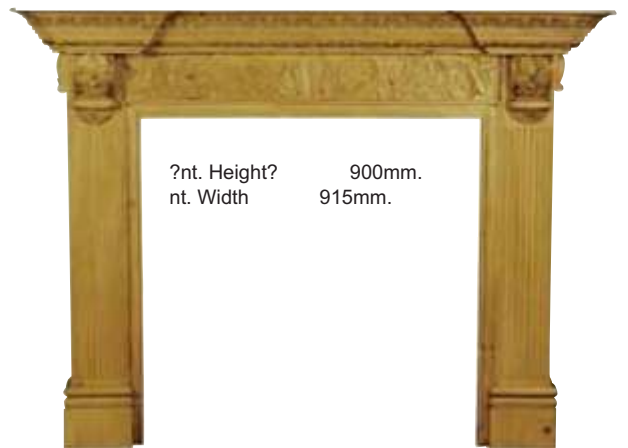

?nt. Height? 900mm.
nt. Width 915mm.

FS001
Georgian Fire Surround
Height? 1190mm.
Width? 1574mm.
Depth 270mm.